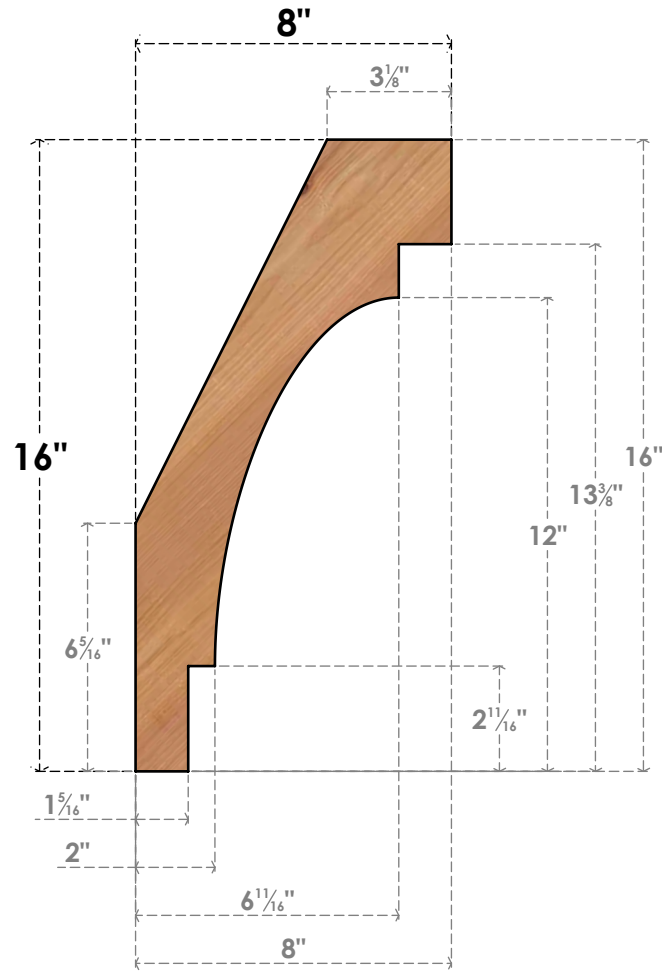

BRC04X08X16MRC00SWR

3 1/2"W X 8"D X 16"H MERCED SMOOTH BRACE, WESTERN RED CEDAR

SIDE

FRONT

EKENA MILLWORK
 2300 WEST MAIN ST.
 CLARKSVILLE, TX 75426
 TOLL FREE: 866-607-0453
 WWW.EKENAMILLWORK.COM

NOTES

1. INSTALLATION TO BE COMPLETED IN ACCORDANCE WITH MANUFACTURER'S SPECIFICATIONS.
2. DRAWING MAY NOT BE TO SCALE
3. THIS DRAWING IS INTENDED FOR DESIGN AND PLANNING PURPOSES ONLY.
4. ALL INFORMATION CONTAINED HEREIN WAS CURRENT AT THE TIME OF DEVELOPMENT BUT MUST BE REVIEWED AND APPROVED BY THE PRODUCT MANUFACTURER TO BE CONSIDERED ACCURATE.
5. PRODUCTS ARE NOT KILN DRIED. THIS ITEM IS UNIQUE AND WILL CONTAIN THE NATURAL VARIATIONS THAT THE WOOD SPECIES OFFERS. THIS MAY RESULT IN VARIATIONS UP TO 1/4"