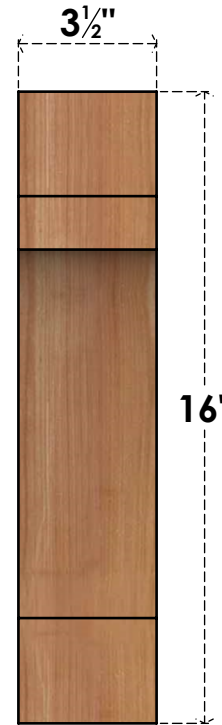

BRC04X08X16MRC00SWR

3 1/2"W X 8"D X 16"H MERCED SMOOTH BRACE, WESTERN RED CEDAR

SIDE

FRONT

EKENA MILLWORK
 2300 WEST MAIN ST.
 CLARKSVILLE, TX 75426
 TOLL FREE: 866-607-0453
 WWW.EKENAMILLWORK.COM

NOTES

1. INSTALLATION TO BE COMPLETED IN ACCORDANCE WITH MANUFACTURER'S SPECIFICATIONS.
2. DRAWING MAY NOT BE TO SCALE
3. THIS DRAWING IS INTENDED FOR DESIGN AND PLANNING PURPOSES ONLY.
4. ALL INFORMATION CONTAINED HEREIN WAS CURRENT AT THE TIME OF DEVELOPMENT BUT MUST BE REVIEWED AND APPROVED BY THE PRODUCT MANUFACTURER TO BE CONSIDERED ACCURATE.
5. PRODUCTS ARE NOT KILN DRIED. THIS ITEM IS UNIQUE AND WILL CONTAIN THE NATURAL VARIATIONS THAT THE WOOD SPECIES OFFERS. THIS MAY RESULT IN VARIATIONS UP TO 1/4"